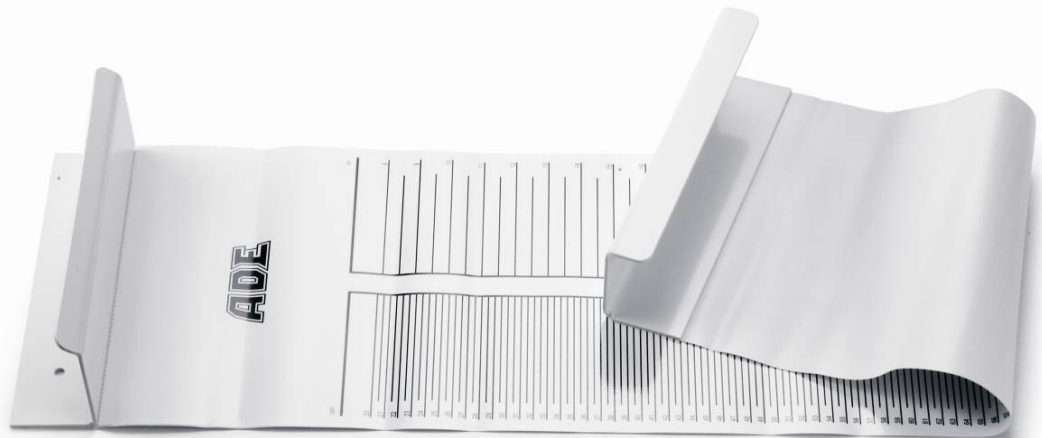

PRODUCT INFORMATION

ADE Special Accessories